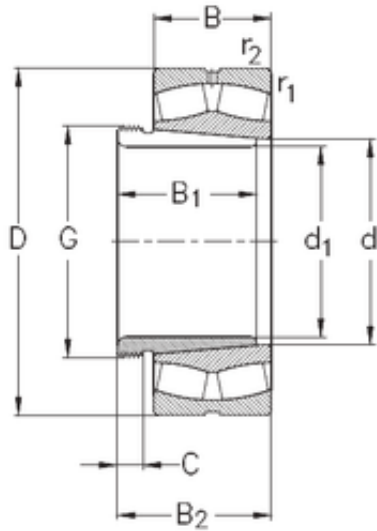

Seo-NTN Driveshaft USA CORP.

280 mm x 460 mm x 180 mm NKE
24156-K30-MB-W33+AH24156 spherical roller bearings

Bearing No. 24156-K30-MB-W33+AH24156

Size	280x460x180 mm
Bore Diameter	280 mm
Outer Diameter	460 mm
Width	180 mm
d	280 mm
d1	260 mm
D	460 mm
B	180 mm
C	180 mm
r1 min.	5 mm
r2 min.	5 mm
B1	202 mm
B2	219 mm
C	22 mm
Thread (G)	Tr 300x4
Weight	150,3 Kg
Basic dynamic load rating (C)	2683 kN
Basic static load rating (C0)	5090 kN
Limiting speed	1100 r/min
Calculation factor (e)	0,4
Calculation factor (Y0)	1,64
Calculation factor (Y1)	1,68

24156-K30-MB-W33+AH24156 Bearing 2D drawings and 3D CAD models