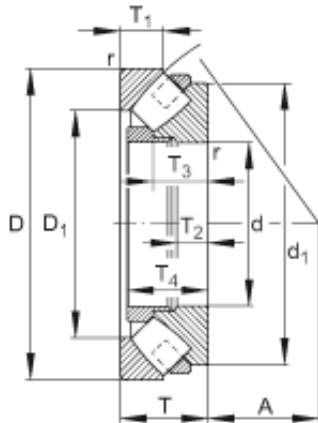

Seo-NTN Driveshaft USA CORP.

FAG 292/560-E-MB thrust roller bearings

Bearing No. 292/560-E-MB

292/560-E-MB Bearing 2D drawings and 3D CAD models

Size	560x750x115 mm
Bore Diameter	560 mm
Outer Diameter	750 mm
Width	115 mm
d	560 mm
D	750 mm
T	115 mm
A	302 mm
D ₁	642 mm
D _{a max}	697 mm
D _{b min}	762 mm
d ₁	715 mm
d _{a min}	645 mm
d _{b max}	586 mm
r _{a max}	4 mm
r _{min}	5 mm
T ₁	60 mm
T ₂	41 mm
T ₃	71 mm
T ₄	81 mm
m	138,3 kg / Weight
C _a	3550000 N / Dynamic load rating (axial)
C _{0a}	18600000 N / Static load rating (axial)

Seo-NTN Driveshaft USA CORP.

n_G	770 1/min / Limiting speed
n_B	445 1/min / Reference speed
C_{ua}	910000 N / Fatigue limit load, axial