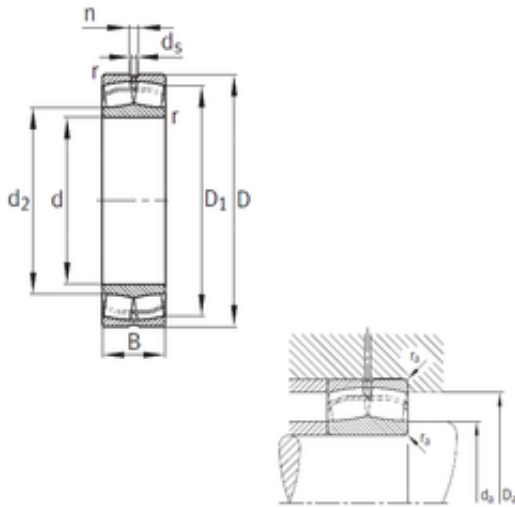

Seo-NTN Driveshaft USA CORP.

200 mm x 360 mm x 98 mm FAG 22240-B-MB
spherical roller bearings

Bearing No. 22240-B-MB

Size	200x360x98 mm
Bore Diameter	200 mm
Outer Diameter	360 mm
Width	98 mm
d	200 mm
D	360 mm
B	98 mm
C	98 mm
n	17,7 mm
d2	– mm
r min.	4 mm
D1	312 mm
da min.	217 mm
Da max.	343 mm
ra max.	3 mm
d5	9,5 r/min
Weight	44,2 Kg
Basic dynamic load rating (C)	1320 kN
Basic static load rating (C0)	2000 kN
Fatigue load limit (Pu)	123
Reference speed	1 530 r/min
Limiting speed	1 700 r/min
Calculation factor (e)	0,29
Calculation factor (Y0)	2,3
Calculation factor (Y1)	2,35

22240-B-MB Bearing 2D drawings and 3D CAD models

Seo-NTN Driveshaft USA CORP.