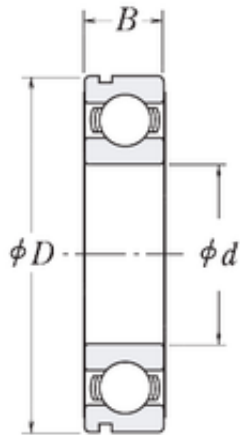

Seo-NTN Driveshaft USA CORP.

35 mm x 55 mm x 10 mm CYSD 6907N deep groove ball bearings

Bearing No. 6907N

Size	35x55x10 mm
Bore Diameter	35 mm
Outer Diameter	55 mm
Width	10 mm
d	35 mm
D	55 mm
B	10 mm
C	10 mm
r min.	0,6 mm
Weight	0,086 Kg
Basic dynamic load rating (C)	9,55 kN

6907N Bearing 2D drawings and 3D CAD models