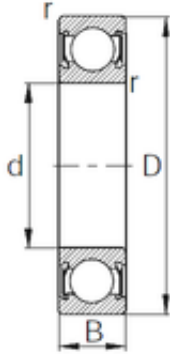

Seo-NTN Driveshaft USA CORP.

80 mm x 125 mm x 22 mm CYSD 6016-2RS
deep groove ball bearings

Bearing No. 6016-2RS

Size	80x125x22 mm
Bore Diameter	80 mm
Outer Diameter	125 mm
Width	22 mm
d	80 mm
D	125 mm
B	22 mm
C	22 mm
r min.	1,1 mm
Weight	0,872 Kg
Basic dynamic load rating (C)	47,5 kN
Basic static load rating (C0)	40 kN

6016-2RS Bearing 2D drawings and 3D CAD models