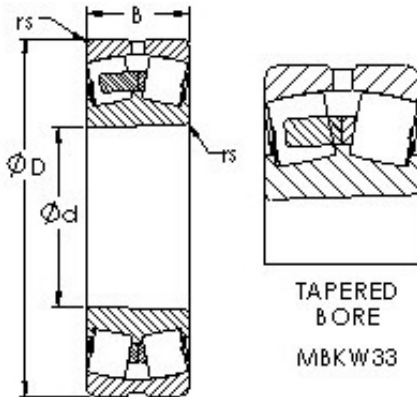

Seo-NTN Driveshaft USA CORP.

AST 24148MBK30W33 spherical roller bearings

Bearing No. 24148MBK30W33

Size	240x400x160 mm
Bore Diameter	240 mm
Outer Diameter	400 mm
Width	160 mm
Bearing Type	tapered bore, lube groove & holes
Bore Dia (d)	240.0000
Outer Dia (D)	400.0000
Width (B)	160.0000
Radius (min) (rs)	4.000
Dynamic Load Rating (Cr)	1,987,000
Static Load Rating (Cor)	3,530,000
Max Speed (Grease) (X000 RPM)	1
Max Speed (Oil) (X000 RPM)	1
Weight (g)	78,430.00
Material	52100 Chrome steel, or equivalent

24148MBK30W33 Bearing 2D drawings and 3D CAD models