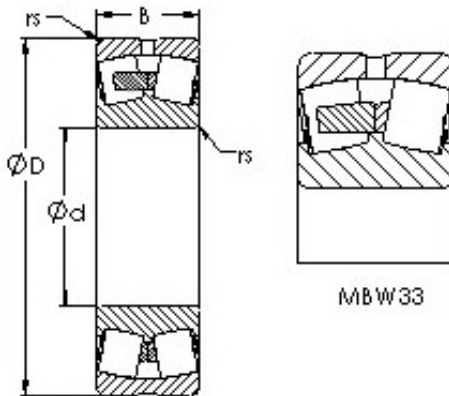

Seo-NTN Driveshaft USA CORP.

AST 23056MBW33 spherical roller bearings

Bearing No. 23056MBW33

Size	280x420x106 mm
Bore Diameter	280 mm
Outer Diameter	420 mm
Width	106 mm
Bearing Type	straight bore, lube groove and holes
Bore Dia (d)	280.0000
Outer Dia (D)	420.0000
Width (B)	106.0000
Radius (min) (rs)	4.000
Dynamic Load Rating (Cr)	1,430,000
Static Load Rating (Cor)	2,571,000
Max Speed (Grease) (X000 RPM)	1
Max Speed (Oil) (X000 RPM)	1
Weight (g)	51,420.00
Material	52100 Chrome steel, or equivalent

23056MBW33 Bearing 2D drawings and 3D CAD models